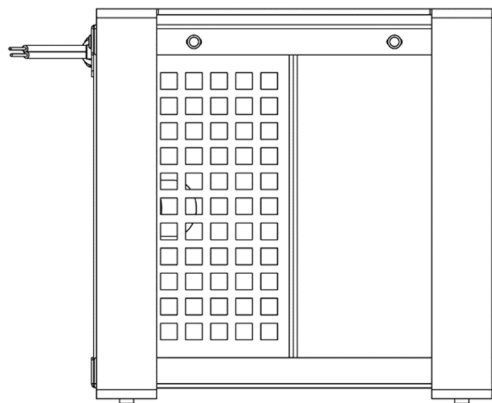

# N2G 2.5K EXTINGUISHER GENERATOR

N2G Generator type	type 2.5
Extinguishing agent	IG-100
Number of exhaust ports	2
Discharge IG-100 volume (liter)	928
Nitrogen compound mass (kg)	2,575
Protected volume A Class (m <sup>3</sup> ) idle	2,05
Protected volume B Class (m <sup>3</sup> ) idle	1,92
Protected volume C Class (m <sup>3</sup> ) idle	1,71
Generator weight (kg) ex bracket	10,15 +/- 5%
Lenght generator (mm)	201
Wide generator (mm)	188
Height generator (mm)	201
Generator discharge time (sec)	12
Housing	RVS
Activation	Elec igniter
Activatin power (Amp)	1,35
Activation puls dureation (ms)	10