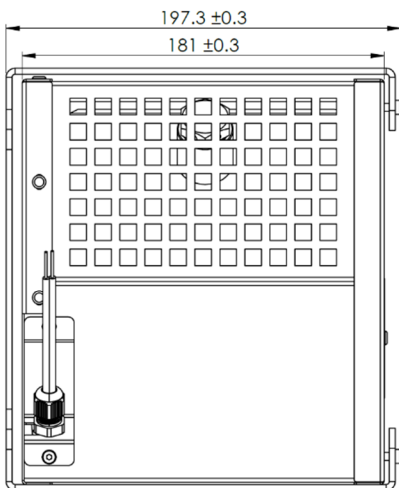

# N2G 2.5K EXTINGUISHER GENERATOR

N2G Generator type	type 2.5
Extinguishing agent	IG-100
Number of exhaust ports	2
Discharge IG-100 volume (liter)	928
Nitrogen compound mass (kg)	2,575
Protected volume A Class (m <sup>3</sup> ) idle	2,05
Protected volume B Class (m <sup>3</sup> ) idle	1,92
Protected volume C Class (m <sup>3</sup> ) idle	1,71
Generator weight (kg) ex bracket	10,15 +/- 5%
Lenght generator (mm)	201
Wide generator (mm)	188
Height generator (mm)	201
Generator discharge time (sec)	12
Housing	RVS
Activation	Elec igniter
Activatin power (Amp)	1,35
Activation puls dureation (ms)	10