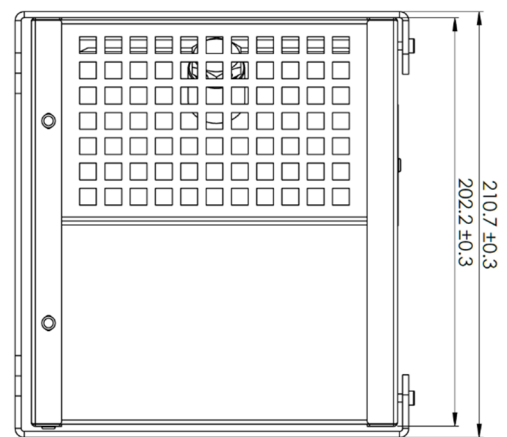

# N2G 2.5K EXTINGUISHER GENERATOR

N2G Generator type	type 2.5
Extinguishing agent	IG-100
Number of exhaust ports	2
Discharge IG-100 volume (liter)	928
Nitrogen compound mass (kg)	2,575
Protected volume A Class (m <sup>3</sup> ) idle	2,05
Protected volume B Class (m <sup>3</sup> ) idle	1,92
Protected volume C Class (m <sup>3</sup> ) idle	1,71
Generator weight (kg) ex bracket	10,15 +/- 5%
Lenght generator (mm)	201
Wide generator (mm)	188
Height generator (mm)	201
Generator discharge time (sec)	12
Housing	RVS
Activation	Elec igniter
Activatin power (Amp)	1,35
Activation puls dureation (ms)	10