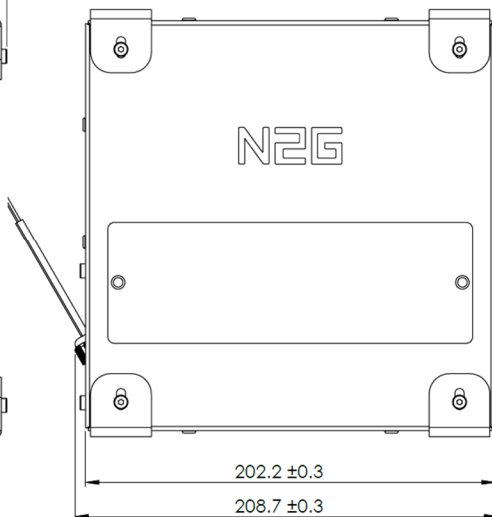

# N2G 2.5K EXTINGUISHER GENERATOR

N2G Generator type	type 2.5
Extinguishing agent	IG-100
Number of exhaust ports	2
Discharge IG-100 volume (liter)	928
Nitrogen compound mass (kg)	2,575
Protected volume A Class (m <sup>3</sup> ) idle	2,05
Protected volume B Class (m <sup>3</sup> ) idle	1,92
Protected volume C Class (m <sup>3</sup> ) idle	1,71
Generator weight (kg) ex bracket	10,15 +/- 5%
Lenght generator (mm)	201
Wide generator (mm)	188
Height generator (mm)	201
Generator discharge time (sec)	12
Housing	RVS
Activation	Elec igniter
Activatin power (Amp)	1,35
Activation puls dureation (ms)	10